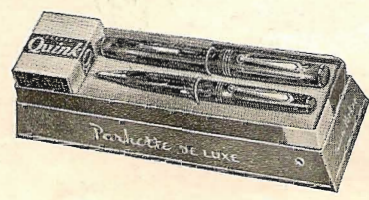

Parkette DeLuxe Set in Gift Box No. 214 with Quink $2.95